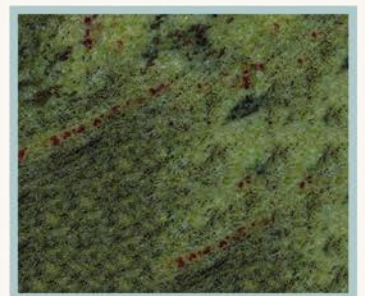

Tropical Green