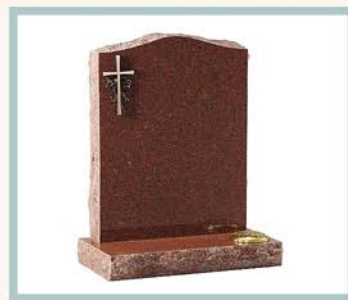

HeadstoneCollection