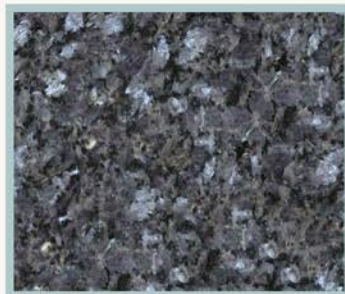

GraniteColours

We stock a wide range of granite, in a variety of colours and designs, to suit all tastes.

African Grey

Black Granite

Blue Pearl

Balmoral Red

Chinese Grey

Visac Blue